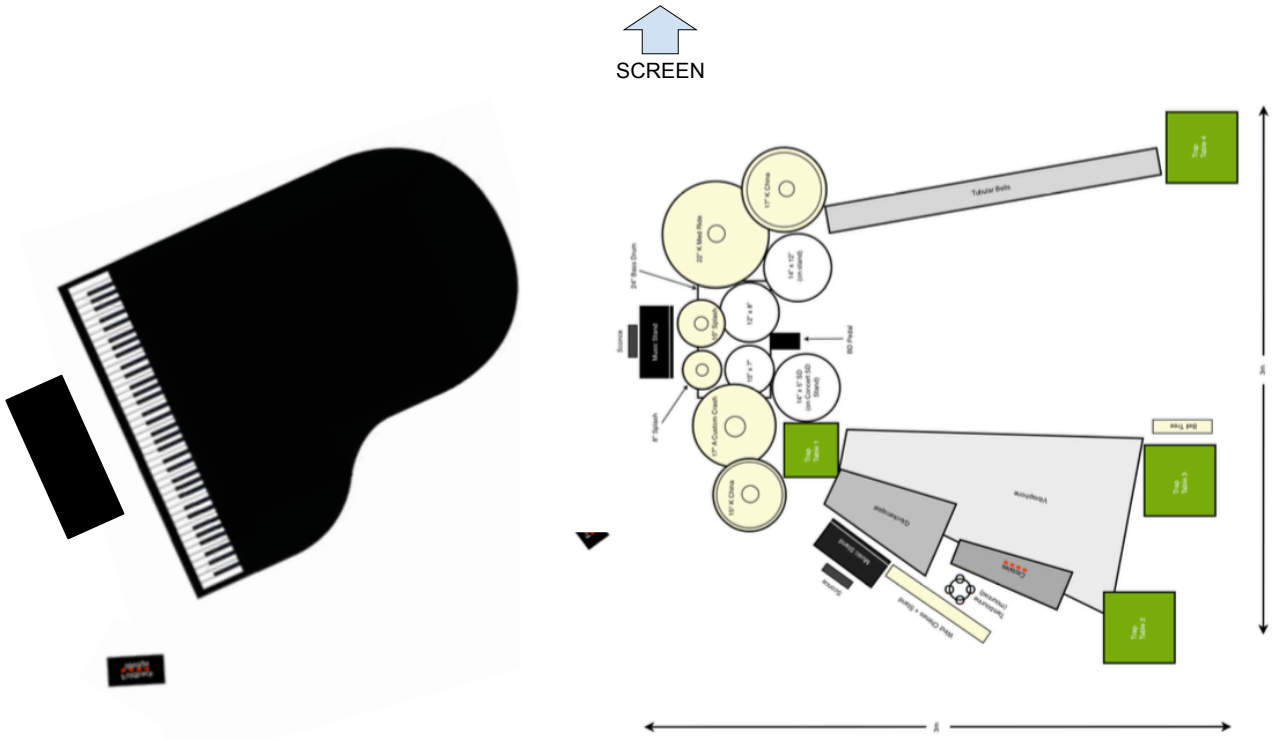

TESS SAID SO Nosferatu – A Symphony of Horror

FLOORPLANS

OPTION A: Piano and percussion